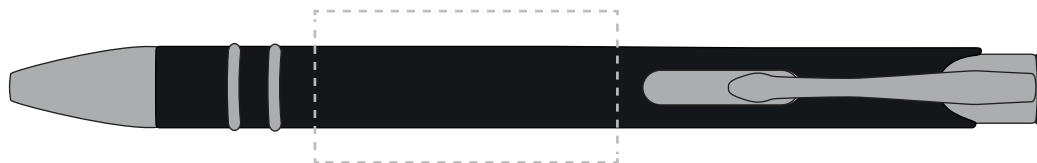

**PANTONE REFERENCE(S)**

● Engrave

ARTWORK SCALE 100%

ARTWORK SCALE 100%

Rotary Engrave Area:

40mm x 20mm

Product Image for visualisation
- colours may vary

The dashed line is to demonstrate print area and will not appear on your printed item